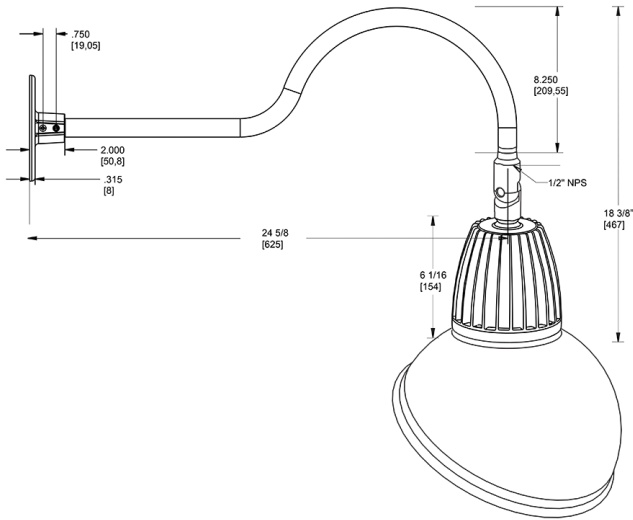

Technical Specifications

Compliance

UL Listed:

Suitable for wet locations. Suitable for mounting within 4ft (1.2m) of the ground.

IESNA LM-79 & lm-80 Testing:

RAB LED luminaires and LED components have been tested by an independent laboratory in accordance with IESNA lm-79 and lm-80

Dimensions

Features

- Adjustable 45° swivel joint
- Superior heat sink
- Die-cast aluminum housing
- 5-Year, No-Compromise Warranty

Ordering Matrix

Family	Wattage	Color Temp	Reflector	Shade	ShadeSize	Finish
GN1LED	13	Y		AD	11	YL
	13 = 13W 26 = 26W	Y = 3000K Warm N = 4000K Neutral	Blank = Flood R = Rectangular S = Spot	AD = Angled Dome	11 = 11" Blank = 15"	B = Black W = White A = Bronze S = Silver G = Hunter Green YL = Yellow LB = Light Blue BL = Royal Blue BWN = Brown I = Ivory R = Red