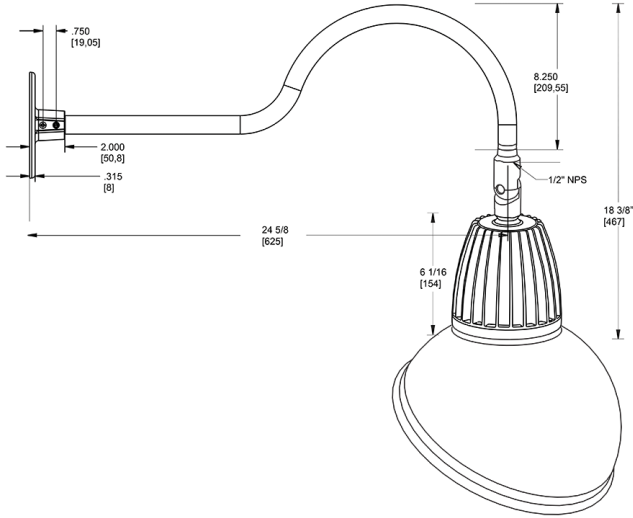

Dimensions

Features

- Adjustable 45° swivel joint
- Superior heat sink
- Die-cast aluminum housing
- 5-Year, No-Compromise Warranty

Ordering Matrix

Family	Wattage	Color Temp	Reflector	Shade	ShadeSize	Finish
GN1LED	13	Y		AD	11	W
	13 = 13W 26 = 26W	Y = 3000K Warm N = 4000K Neutral	Blank = Flood R = Rectangular S = Spot	AD = Angled Dome	11 = 11" Blank = 15"	B = Black W = White A = Bronze S = Silver G = Hunter Green YL = Yellow LB = Light Blue BL = Royal Blue BWN = Brown I = Ivory R = Red