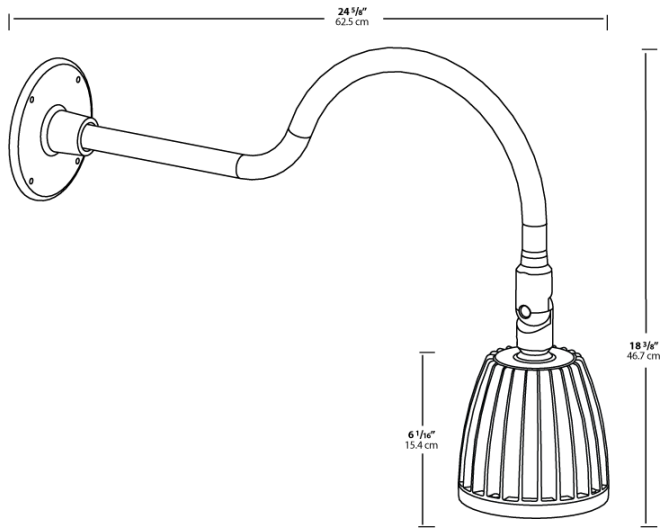

## Technical Specifications (continued)

## Dimensions

## Features

- Adjustable 45° swivel joint
- Superior heat sink
- Die-cast aluminum housing
- 5-Year, No-Compromise Warranty