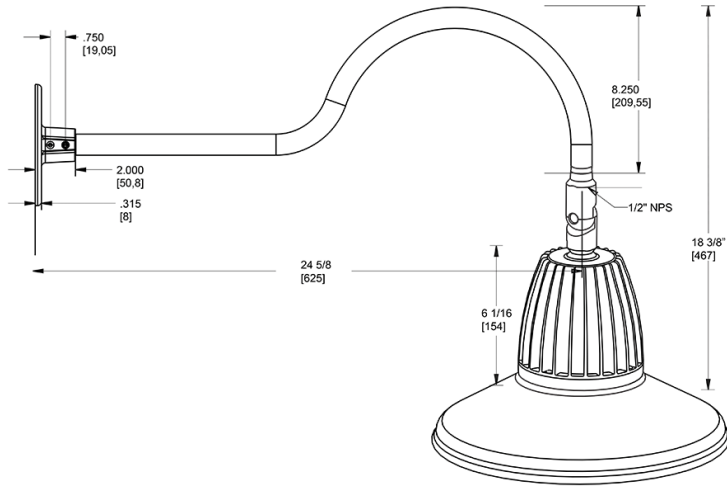

Dimensions

Features

- Adjustable 45° swivel joint
- Superior heat sink
- Die-cast aluminum housing
- 5-Year, No-Compromise Warranty

Ordering Matrix

Family	Wattage	Color Temp	Reflector	Shade	ShadeSize	Finish
GN1LED	13	N		ST	11	BWN
	13 = 13W 26 = 26W	Y = 3000K Warm N = 4000K Neutral	Blank = Flood R = Rectangular S = Spot	ST = Straight Shade	11 = 11" Blank = 15"	B = Black W = White A = Bronze S = Silver G = Hunter Green YL = Yellow LB = Light Blue BL = Royal Blue BWN = Brown I = Ivory R = Red