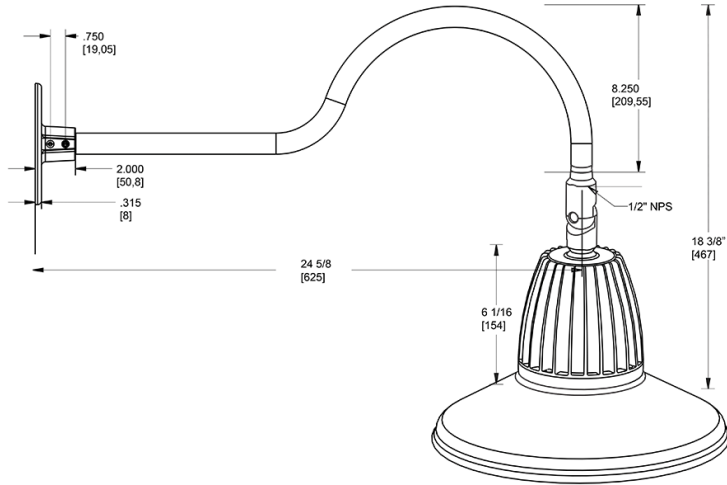

Dimensions

Features

- Adjustable 45° swivel joint
- Superior heat sink
- Die-cast aluminum housing
- 5-Year, No-Compromise Warranty

Ordering Matrix

Family	Wattage	Color Temp	Reflector	Shade	ShadeSize	Finish
GN1LED	13	N		ST	11	B
	13 = 13W 26 = 26W	Y = 3000K Warm N = 4000K Neutral	Blank = Flood R = Rectangular S = Spot	ST = Straight Shade	11 = 11" Blank = 15"	B = Black W = White A = Bronze S = Silver G = Hunter Green YL = Yellow LB = Light Blue BL = Royal Blue BWN = Brown I = Ivory R = Red