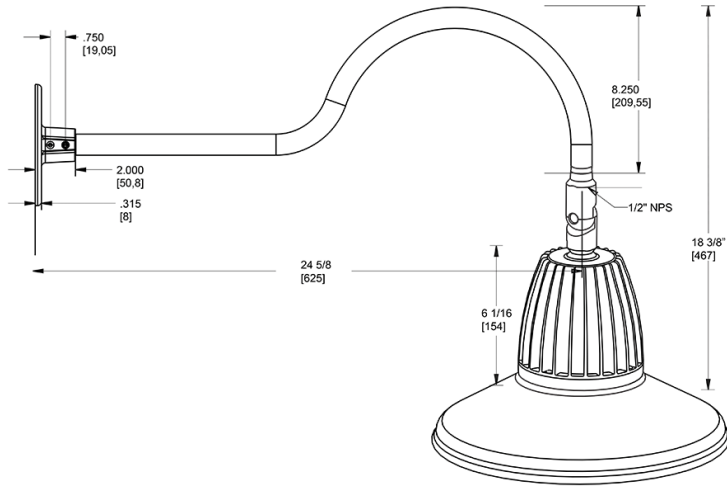

Dimensions

Features

- Adjustable 45° swivel joint
- Superior heat sink
- Die-cast aluminum housing
- 5-Year, No-Compromise Warranty

Ordering Matrix

Family	Wattage	Color Temp	Reflector	Shade	ShadeSize	Finish
GN1LED	13	N	S	ST		S
	13 = 13W 26 = 26W	Y = 3000K Warm N = 4000K Neutral	Blank = Flood R = Rectangular S = Spot	ST = Straight Shade	11 = 11" Blank = 15"	B = Black W = White A = Bronze S = Silver G = Hunter Green YL = Yellow LB = Light Blue BL = Royal Blue BWN = Brown I = Ivory R = Red