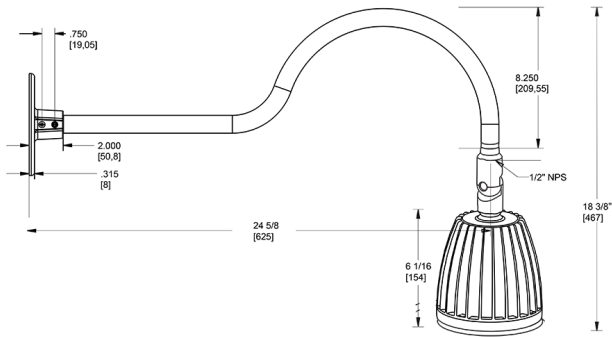

Dimensions

Features

- Adjustable 45° swivel joint
- Superior heat sink
- Die-cast aluminum housing
- 5-Year, No-Compromise Warranty

Ordering Matrix

Family	Wattage	Color Temp	Reflector	Shade	ShadeSize	Finish
GN1LED	13	N	S			BL
	13 = 13W 26 = 26W	Y = 3000K Warm N = 4000K Neutral	Blank = Flood R = Rectangular S = Spot	Blank = No Shade	Blank = No Shade Size	B = Black W = White A = Bronze S = Silver G = Hunter Green YL = Yellow LB = Light Blue BL = Royal Blue BWN = Brown I = Ivory R = Red