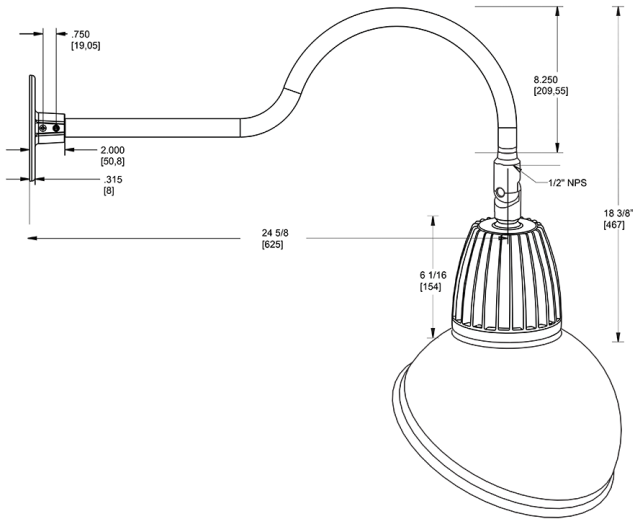

Dimensions

Features

- Adjustable 45° swivel joint
- Superior heat sink
- Die-cast aluminum housing
- 5-Year, No-Compromise Warranty

Ordering Matrix

Family	Wattage	Color Temp	Reflector	Shade	ShadeSize	Finish
GN1LED	13	N	S	AD		YL
	13 = 13W 26 = 26W	Y = 3000K Warm N = 4000K Neutral	Blank = Flood R = Rectangular S = Spot	AD = Angled Dome	11 = 11" Blank = 15"	B = Black W = White A = Bronze S = Silver G = Hunter Green YL = Yellow LB = Light Blue BL = Royal Blue BWN = Brown I = Ivory R = Red