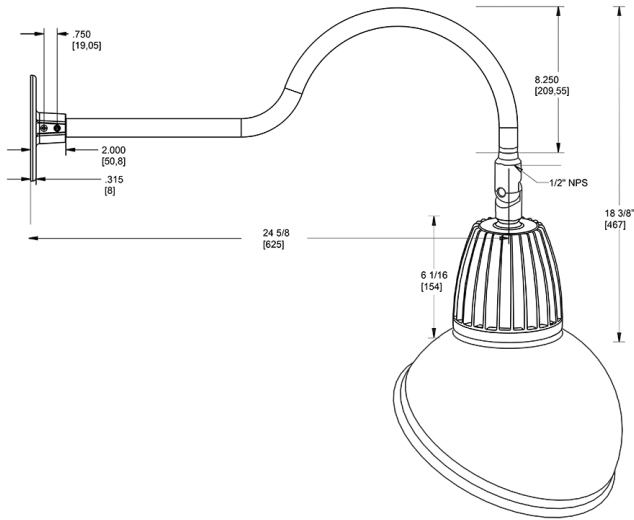

Technical Specifications

Compliance

UL Listed:

Suitable for wet locations. Suitable for mounting within 4ft (1.2m) of the ground.

IESNA LM-79 & lm-80 Testing:

RAB LED luminaires and LED components have been tested by an independent laboratory in accordance with IESNA lm-79 and lm-80

Dimensions

Features

- Adjustable 45° swivel joint
- Superior heat sink
- Die-cast aluminum housing
- 5-Year, No-Compromise Warranty

Ordering Matrix

Family	Wattage	Color Temp	Reflector	Shade	ShadeSize	Finish
GN1LED	13	N	S	AD		LB
	13 = 13W 26 = 26W	Y = 3000K Warm N = 4000K Neutral	Blank = Flood R = Rectangular S = Spot	AD = Angled Dome	11 = 11" Blank = 15"	B = Black W = White A = Bronze S = Silver G = Hunter Green YL = Yellow LB = Light Blue BL = Royal Blue BWN = Brown I = Ivory R = Red