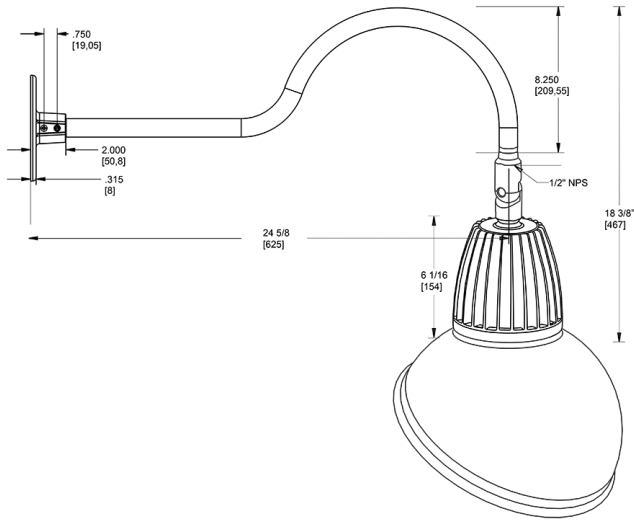

Dimensions

Features

- Adjustable 45° swivel joint
- Superior heat sink
- Die-cast aluminum housing
- 5-Year, No-Compromise Warranty

Ordering Matrix

Family	Wattage	Color Temp	Reflector	Shade	ShadeSize	Finish
GN1LED	13	N	S	AD		BL
	13 = 13W 26 = 26W	Y = 3000K Warm N = 4000K Neutral	Blank = Flood R = Rectangular S = Spot	AD = Angled Dome	11 = 11" Blank = 15"	B = Black W = White A = Bronze S = Silver G = Hunter Green YL = Yellow LB = Light Blue BL = Royal Blue BWN = Brown I = Ivory R = Red