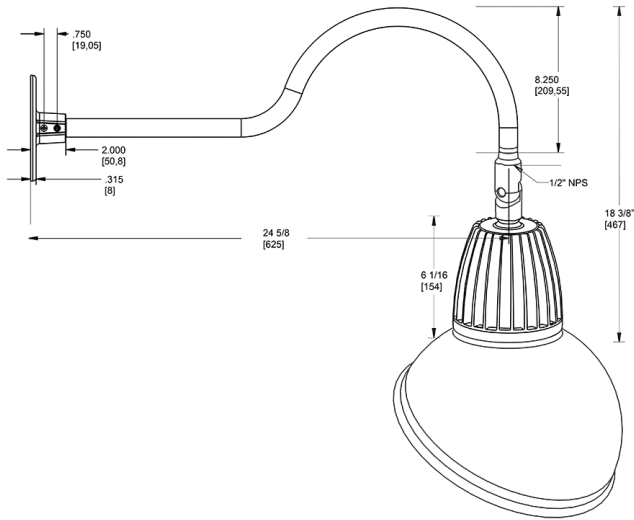

Dimensions

Features

- Adjustable 45° swivel joint
- Superior heat sink
- Die-cast aluminum housing
- 5-Year, No-Compromise Warranty

Ordering Matrix

Family	Wattage	Color Temp	Reflector	Shade	ShadeSize	Finish
GN1LED	13	N	S	AD		A
	13 = 13W 26 = 26W	Y = 3000K Warm N = 4000K Neutral	Blank = Flood R = Rectangular S = Spot	AD = Angled Dome	11 = 11" Blank = 15"	B = Black W = White A = Bronze S = Silver G = Hunter Green YL = Yellow LB = Light Blue BL = Royal Blue BWN = Brown I = Ivory R = Red