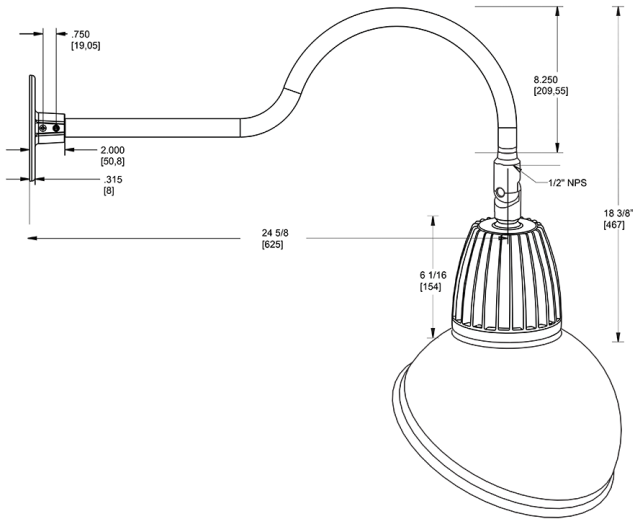

Dimensions

Features

- Adjustable 45° swivel joint
- Superior heat sink
- Die-cast aluminum housing
- 5-Year, No-Compromise Warranty

Ordering Matrix

Family	Wattage	Color Temp	Reflector	Shade	ShadeSize	Finish
GN1LED	13	N	S	AD	11	S
	13 = 13W 26 = 26W	Y = 3000K Warm N = 4000K Neutral	Blank = Flood R = Rectangular S = Spot	AD = Angled Dome	11 = 11" Blank = 15"	B = Black W = White A = Bronze S = Silver G = Hunter Green YL = Yellow LB = Light Blue BL = Royal Blue BWN = Brown I = Ivory R = Red