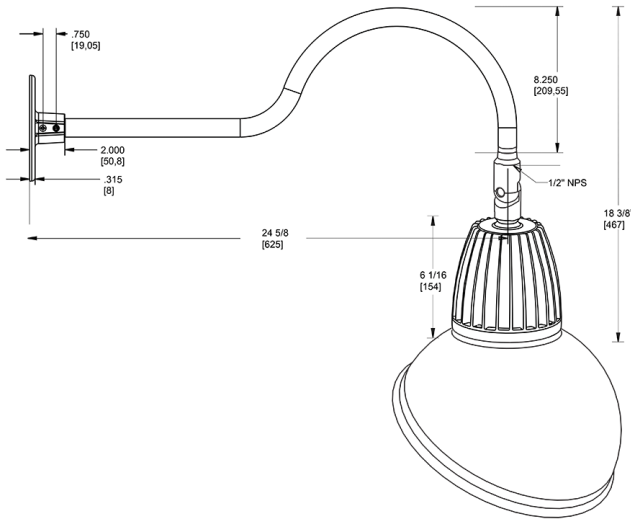

13 & 26 Watt Dome Shade LED Gooseneck Luminaire designed to match the architecture of Main Street storefronts and building perimeters. LED Gooseneck Dome Shade with 24" Goose Arm Style 1.

Color: Red

Weight: 11.0 lbs

Technical Specifications

Compliance

UL Listed:

Suitable for wet locations. Suitable for mounting within 4ft (1.2m) of the ground.

IESNA LM-79 & lm-80 Testing:

RAB LED luminaires and LED components have been tested by an independent laboratory in accordance with IESNA lm-79 and lm-80

Dimensions

Features

- Adjustable 45° swivel joint
- Superior heat sink
- Die-cast aluminum housing
- 5-Year, No-Compromise Warranty

Ordering Matrix

Family	Wattage	Color Temp	Reflector	Shade	ShadeSize	Finish
GN1LED	13	N	S	AD	11	R
	13 = 13W 26 = 26W	Y = 3000K Warm N = 4000K Neutral	Blank = Flood R = Rectangular S = Spot	AD = Angled Dome	11 = 11" Blank = 15"	B = Black W = White A = Bronze S = Silver G = Hunter Green YL = Yellow LB = Light Blue BL = Royal Blue BWN = Brown I = Ivory R = Red