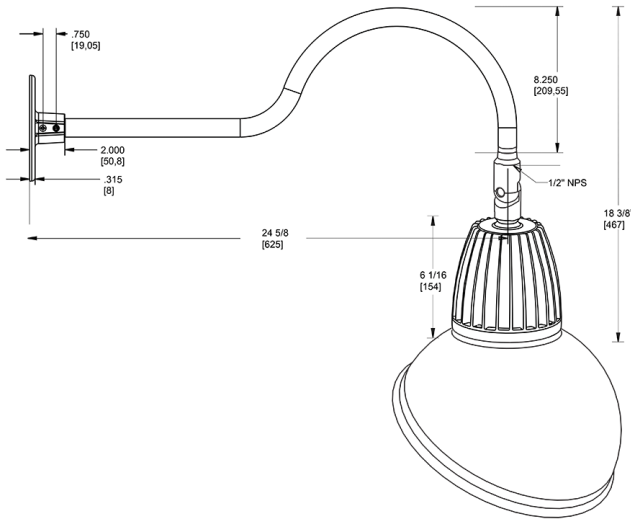

Technical Specifications

Compliance

UL Listed:

Suitable for wet locations. Suitable for mounting within 4ft (1.2m) of the ground.

IESNA LM-79 & lm-80 Testing:

RAB LED luminaires and LED components have been tested by an independent laboratory in accordance with IESNA lm-79 and lm-80

Dimensions

Features

- Adjustable 45° swivel joint
- Superior heat sink
- Die-cast aluminum housing
- 5-Year, No-Compromise Warranty

Ordering Matrix

Family	Wattage	Color Temp	Reflector	Shade	ShadeSize	Finish
GN1LED	13	N	S	AD	11	G
	13 = 13W 26 = 26W	Y = 3000K Warm N = 4000K Neutral	Blank = Flood R = Rectangular S = Spot	AD = Angled Dome	11 = 11" Blank = 15"	B = Black W = White A = Bronze S = Silver G = Hunter Green YL = Yellow LB = Light Blue BL = Royal Blue BWN = Brown I = Ivory R = Red