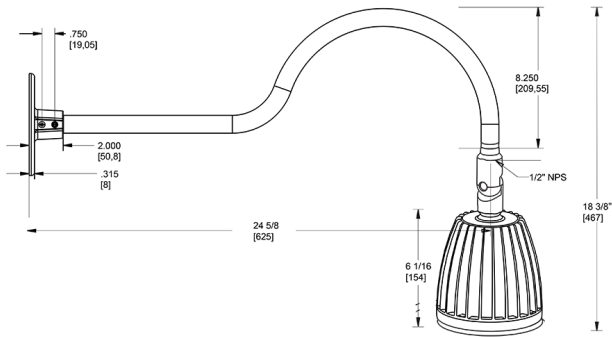

Dimensions

Features

- Adjustable 45° swivel joint
- Superior heat sink
- Die-cast aluminum housing
- 5-Year, No-Compromise Warranty

Ordering Matrix

Family	Wattage	Color Temp	Reflector	Shade	ShadeSize	Finish
GN1LED	13	N	R			YL