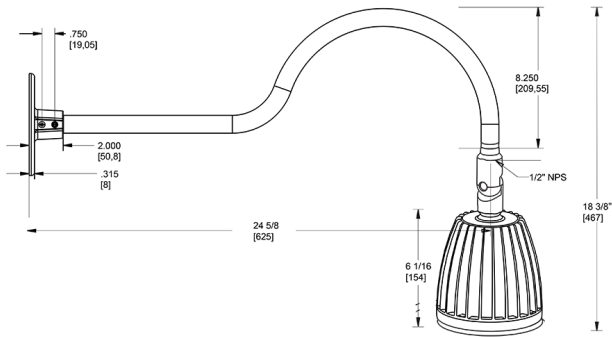

Dimensions

Features

- Adjustable 45° swivel joint
- Superior heat sink
- Die-cast aluminum housing
- 5-Year, No-Compromise Warranty

Ordering Matrix

Family	Wattage	Color Temp	Reflector	Shade	ShadeSize	Finish
GN1LED	13	N	R			LB
	13 = 13W 26 = 26W	Y = 3000K Warm N = 4000K Neutral	Blank = Flood R = Rectangular S = Spot	Blank = No Shade	Blank = No Shade Size	B = Black W = White A = Bronze S = Silver G = Hunter Green YL = Yellow LB = Light Blue BL = Royal Blue BWN = Brown I = Ivory R = Red