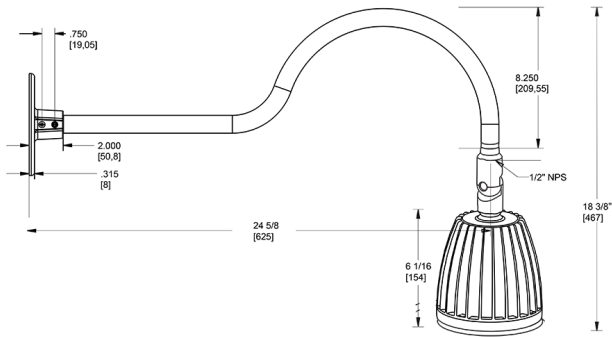

Dimensions

Features

- Adjustable 45° swivel joint
- Superior heat sink
- Die-cast aluminum housing
- 5-Year, No-Compromise Warranty

Ordering Matrix

Family	Wattage	Color Temp	Reflector	Shade	ShadeSize	Finish
GN1LED	13	N	R			I
	13 = 13W 26 = 26W	Y = 3000K Warm N = 4000K Neutral	Blank = Flood R = Rectangular S = Spot	Blank = No Shade	Blank = No Shade Size	B = Black W = White A = Bronze S = Silver G = Hunter Green YL = Yellow LB = Light Blue BL = Royal Blue BWN = Brown I = Ivory R = Red