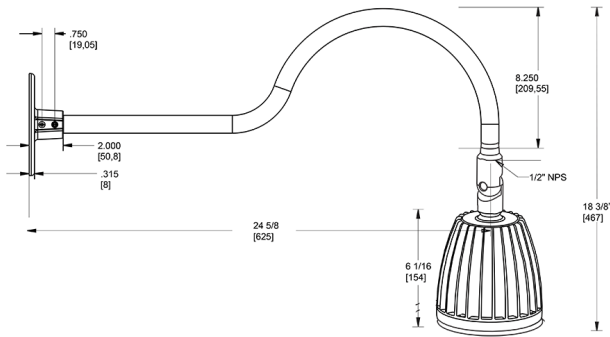

Dimensions

Features

- Adjustable 45° swivel joint
- Superior heat sink
- Die-cast aluminum housing
- 5-Year, No-Compromise Warranty

Ordering Matrix

Family	Wattage	Color Temp	Reflector	Shade	ShadeSize	Finish
GN1LED	13	N	R			BWN
	13 = 13W 26 = 26W	Y = 3000K Warm N = 4000K Neutral	Blank = Flood R = Rectangular S = Spot	Blank = No Shade	Blank = No Shade Size	B = Black W = White A = Bronze S = Silver G = Hunter Green YL = Yellow LB = Light Blue BL = Royal Blue BWN = Brown I = Ivory R = Red