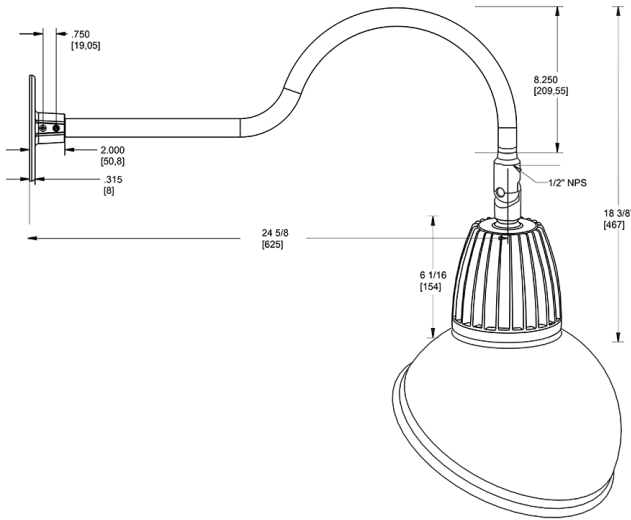

Technical Specifications

Compliance

UL Listed:

Suitable for wet locations. Suitable for mounting within 4ft (1.2m) of the ground.

IESNA LM-79 & lm-80 Testing:

RAB LED luminaires and LED components have been tested by an independent laboratory in accordance with IESNA lm-79 and lm-80

Dimensions

Features

- Adjustable 45° swivel joint
- Superior heat sink
- Die-cast aluminum housing
- 5-Year, No-Compromise Warranty

Ordering Matrix

Family	Wattage	Color Temp	Reflector	Shade	ShadeSize	Finish
GN1LED	13	N	R	AD		LB
	13 = 13W 26 = 26W	Y = 3000K Warm N = 4000K Neutral	Blank = Flood R = Rectangular S = Spot	AD = Angled Dome	11 = 11" Blank = 15"	B = Black W = White A = Bronze S = Silver G = Hunter Green YL = Yellow LB = Light Blue BL = Royal Blue BWN = Brown I = Ivory R = Red