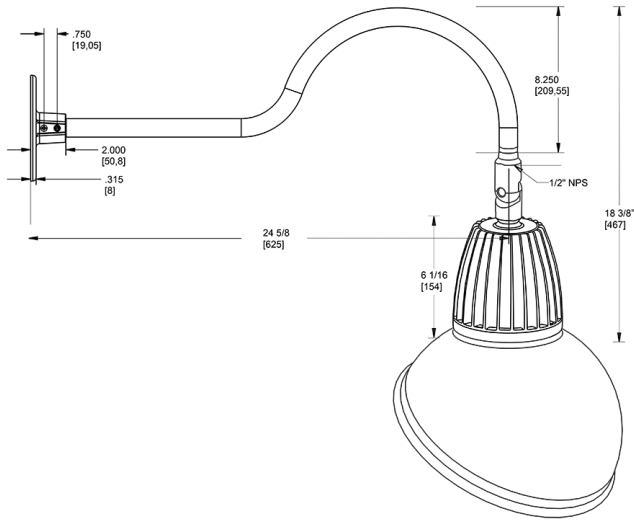

Technical Specifications

Compliance

UL Listed:

Suitable for wet locations. Suitable for mounting within 4ft (1.2m) of the ground.

IESNA LM-79 & lm-80 Testing:

RAB LED luminaires and LED components have been tested by an independent laboratory in accordance with IESNA lm-79 and lm-80

Dimensions

Features

- Adjustable 45° swivel joint
- Superior heat sink
- Die-cast aluminum housing
- 5-Year, No-Compromise Warranty

Ordering Matrix

Family	Wattage	Color Temp	Reflector	Shade	ShadeSize	Finish
GN1LED	13	N	R	AD		G
	13 = 13W 26 = 26W	Y = 3000K Warm N = 4000K Neutral	Blank = Flood R = Rectangular S = Spot	AD = Angled Dome	11 = 11" Blank = 15"	B = Black W = White A = Bronze S = Silver G = Hunter Green YL = Yellow LB = Light Blue BL = Royal Blue BWN = Brown I = Ivory R = Red