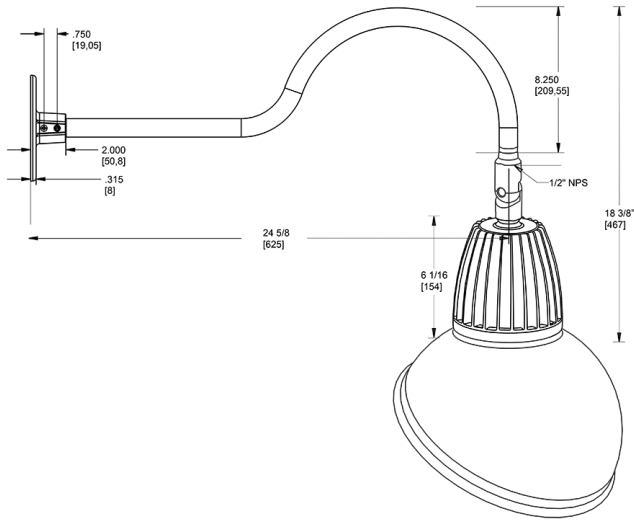

Technical Specifications

Compliance

UL Listed:

Suitable for wet locations. Suitable for mounting within 4ft (1.2m) of the ground.

IESNA LM-79 & lm-80 Testing:

RAB LED luminaires and LED components have been tested by an independent laboratory in accordance with IESNA lm-79 and lm-80

Dimensions

Features

- Adjustable 45° swivel joint
- Superior heat sink
- Die-cast aluminum housing
- 5-Year, No-Compromise Warranty

Ordering Matrix

Family	Wattage	Color Temp	Reflector	Shade	ShadeSize	Finish
GN1LED	13	N	R	AD		BWN
	13 = 13W 26 = 26W	Y = 3000K Warm N = 4000K Neutral	Blank = Flood R = Rectangular S = Spot	AD = Angled Dome	11 = 11" Blank = 15"	B = Black W = White A = Bronze S = Silver G = Hunter Green YL = Yellow LB = Light Blue BL = Royal Blue BWN = Brown I = Ivory R = Red