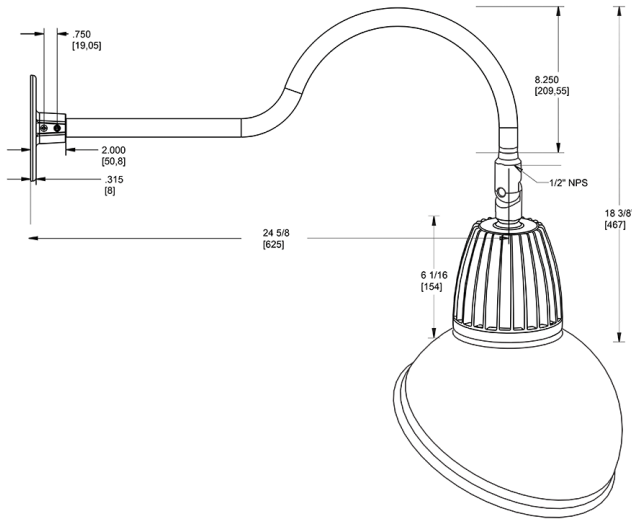

13 & 26 Watt Dome Shade LED Gooseneck Luminaire designed to match the architecture of Main Street storefronts and building perimeters. LED Gooseneck Dome Shade with 24" Goose Arm Style 1.

Color: Red

Weight: 11.0 lbs

Technical Specifications

Compliance

UL Listed:

Suitable for wet locations. Suitable for mounting within 4ft (1.2m) of the ground.

IESNA LM-79 & lm-80 Testing:

RAB LED luminaires and LED components have been tested by an independent laboratory in accordance with IESNA lm-79 and lm-80

Lead Time:

12 - 14 weeks standard shipping.

Technical Specifications (continued)

Buy American Act Compliance:

RAB values USA manufacturing! Upon request, RAB may be able to manufacture this product to be compliant with the Buy American Act (BAA). Please contact customer service to request a quote for the product to be made BAA compliant.

Dimensions

Features

- Adjustable 45° swivel joint
- Superior heat sink
- Die-cast aluminum housing
- 5-Year, No-Compromise Warranty

Ordering Matrix

Family	Wattage	Color Temp	Reflector	Shade	ShadeSize	Finish
GN1LED	13	N	R	AD	11	R
	13 = 13W 26 = 26W	Y = 3000K Warm N = 4000K Neutral	Blank = Flood R = Rectangular S = Spot	AD = Angled Dome	11 = 11" Blank = 15"	B = Black W = White A = Bronze S = Silver G = Hunter Green YL = Yellow LB = Light Blue BL = Royal Blue BWN = Brown I = Ivory R = Red