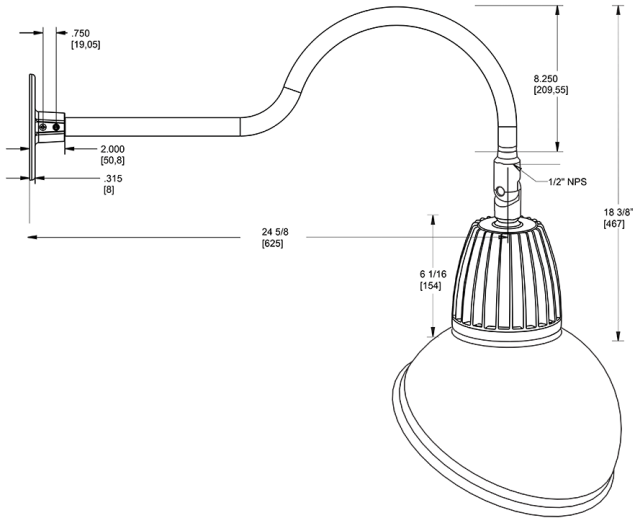

Dimensions

Features

- Adjustable 45° swivel joint
- Superior heat sink
- Die-cast aluminum housing
- 5-Year, No-Compromise Warranty

Ordering Matrix

Family	Wattage	Color Temp	Reflector	Shade	ShadeSize	Finish
GN1LED	13	N	R	AD	11	B
	13 = 13W 26 = 26W	Y = 3000K Warm N = 4000K Neutral	Blank = Flood R = Rectangular S = Spot	AD = Angled Dome	11 = 11" Blank = 15"	B = Black W = White A = Bronze S = Silver G = Hunter Green YL = Yellow LB = Light Blue BL = Royal Blue BWN = Brown I = Ivory R = Red