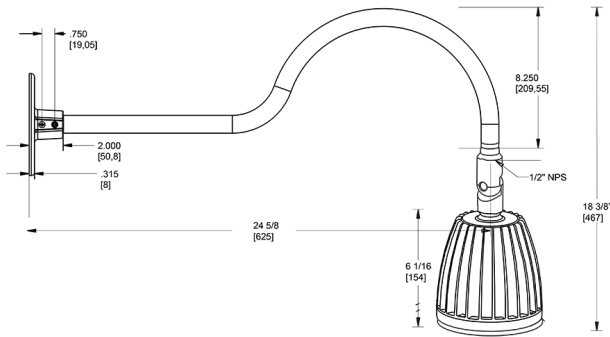

Dimensions

Features

- Adjustable 45° swivel joint
- Superior heat sink
- Die-cast aluminum housing
- 5-Year, No-Compromise Warranty

Ordering Matrix

Family	Wattage	Color Temp	Reflector	Shade	ShadeSize	Finish
GN1LED	13	N				BL
	13 = 13W 26 = 26W	Y = 3000K Warm N = 4000K Neutral	Blank = Flood R = Rectangular S = Spot	Blank = No Shade	Blank = No Shade Size	B = Black W = White A = Bronze S = Silver G = Hunter Green YL = Yellow LB = Light Blue BL = Royal Blue BWN = Brown I = Ivory R = Red