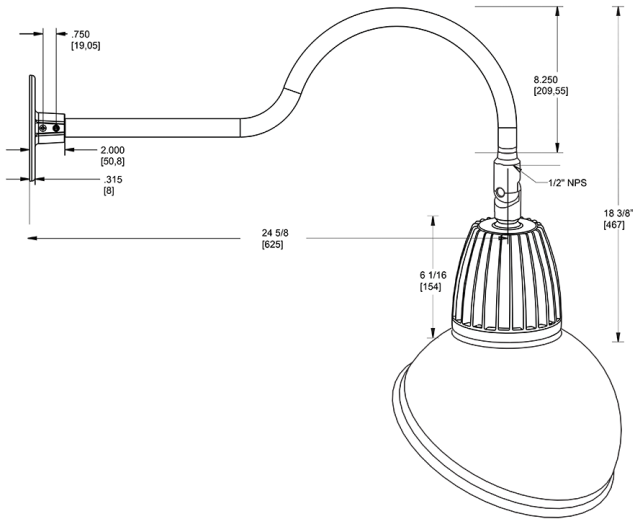

Technical Specifications

Compliance

UL Listed:

Suitable for wet locations. Suitable for mounting within 4ft (1.2m) of the ground.

IESNA LM-79 & lm-80 Testing:

RAB LED luminaires and LED components have been tested by an independent laboratory in accordance with IESNA lm-79 and lm-80

Dimensions

Features

- Adjustable 45° swivel joint
- Superior heat sink
- Die-cast aluminum housing
- 5-Year, No-Compromise Warranty

Ordering Matrix

Family	Wattage	Color Temp	Reflector	Shade	ShadeSize	Finish
GN1LED	13	N		AD		BWN
	13 = 13W 26 = 26W	Y = 3000K Warm N = 4000K Neutral	Blank = Flood R = Rectangular S = Spot	AD = Angled Dome	11 = 11" Blank = 15"	B = Black W = White A = Bronze S = Silver G = Hunter Green YL = Yellow LB = Light Blue BL = Royal Blue BWN = Brown I = Ivory R = Red