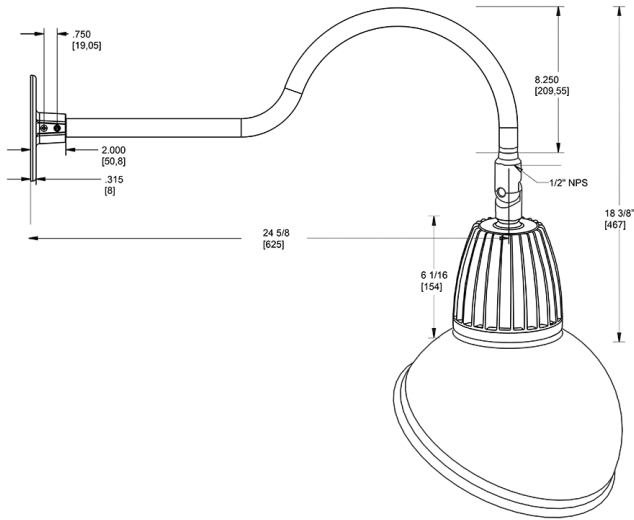

Technical Specifications

Compliance

UL Listed:

Suitable for wet locations. Suitable for mounting within 4ft (1.2m) of the ground.

IESNA LM-79 & lm-80 Testing:

RAB LED luminaires and LED components have been tested by an independent laboratory in accordance with IESNA lm-79 and lm-80

Dimensions

Features

- Adjustable 45° swivel joint
- Superior heat sink
- Die-cast aluminum housing
- 5-Year, No-Compromise Warranty

Ordering Matrix

Family	Wattage	Color Temp	Reflector	Shade	ShadeSize	Finish
GN1LED	13	N		AD		BL
	13 = 13W 26 = 26W	Y = 3000K Warm N = 4000K Neutral	Blank = Flood R = Rectangular S = Spot	AD = Angled Dome	11 = 11" Blank = 15"	B = Black W = White A = Bronze S = Silver G = Hunter Green YL = Yellow LB = Light Blue BL = Royal Blue BWN = Brown I = Ivory R = Red