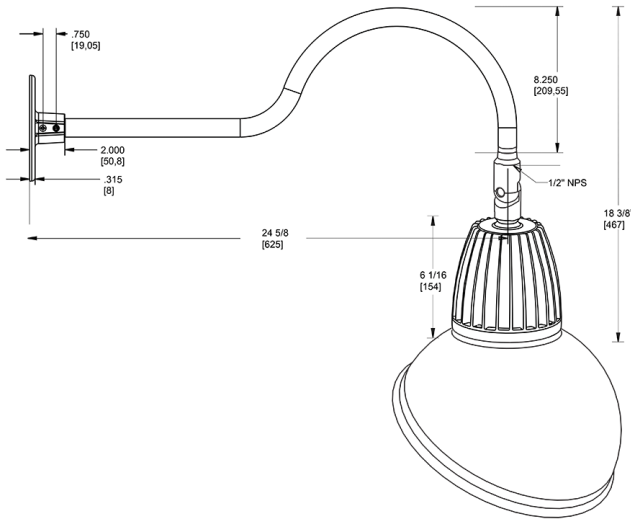

Dimensions

Features

- Adjustable 45° swivel joint
- Superior heat sink
- Die-cast aluminum housing
- 5-Year, No-Compromise Warranty

Ordering Matrix

Family	Wattage	Color Temp	Reflector	Shade	ShadeSize	Finish
GN1LED	13	N		AD	11	S
	13 = 13W 26 = 26W	Y = 3000K Warm N = 4000K Neutral	Blank = Flood R = Rectangular S = Spot	AD = Angled Dome	11 = 11" Blank = 15"	B = Black W = White A = Bronze S = Silver G = Hunter Green YL = Yellow LB = Light Blue BL = Royal Blue BWN = Brown I = Ivory R = Red