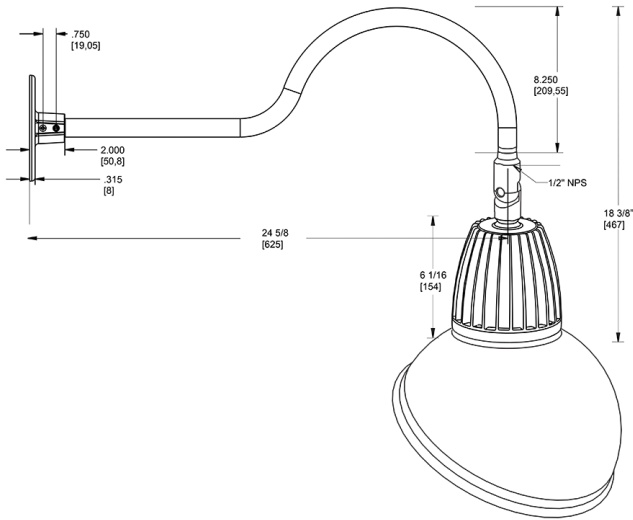

Technical Specifications

Compliance

UL Listed:

Suitable for wet locations. Suitable for mounting within 4ft (1.2m) of the ground.

IESNA LM-79 & lm-80 Testing:

RAB LED luminaires and LED components have been tested by an independent laboratory in accordance with IESNA lm-79 and lm-80

Dimensions

Features

- Adjustable 45° swivel joint
- Superior heat sink
- Die-cast aluminum housing
- 5-Year, No-Compromise Warranty

Ordering Matrix

Family	Wattage	Color Temp	Reflector	Shade	ShadeSize	Finish
GN1LED	13	N		AD	11	BWN
	13 = 13W 26 = 26W	Y = 3000K Warm N = 4000K Neutral	Blank = Flood R = Rectangular S = Spot	AD = Angled Dome	11 = 11" Blank = 15"	B = Black W = White A = Bronze S = Silver G = Hunter Green YL = Yellow LB = Light Blue BL = Royal Blue BWN = Brown I = Ivory R = Red