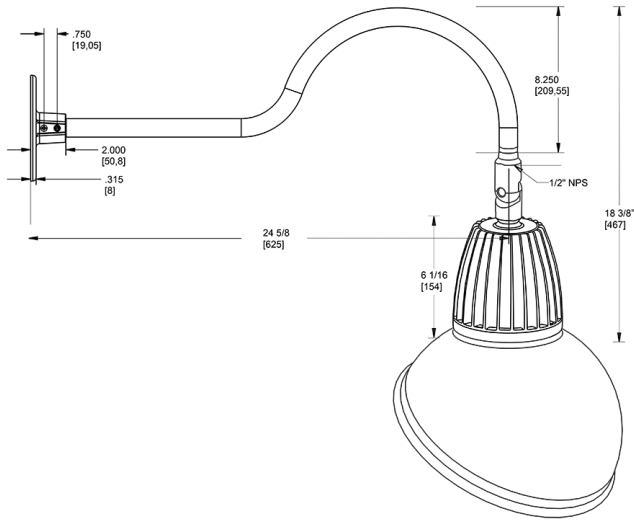

Dimensions

Features

- Adjustable 45° swivel joint
- Superior heat sink
- Die-cast aluminum housing
- 5-Year, No-Compromise Warranty

Ordering Matrix

Family	Wattage	Color Temp	Reflector	Shade	ShadeSize	Finish
GN1LED	13	N		AD	11	BL
	13 = 13W 26 = 26W	Y = 3000K Warm N = 4000K Neutral	Blank = Flood R = Rectangular S = Spot	AD = Angled Dome	11 = 11" Blank = 15"	B = Black W = White A = Bronze S = Silver G = Hunter Green YL = Yellow LB = Light Blue BL = Royal Blue BWN = Brown I = Ivory R = Red