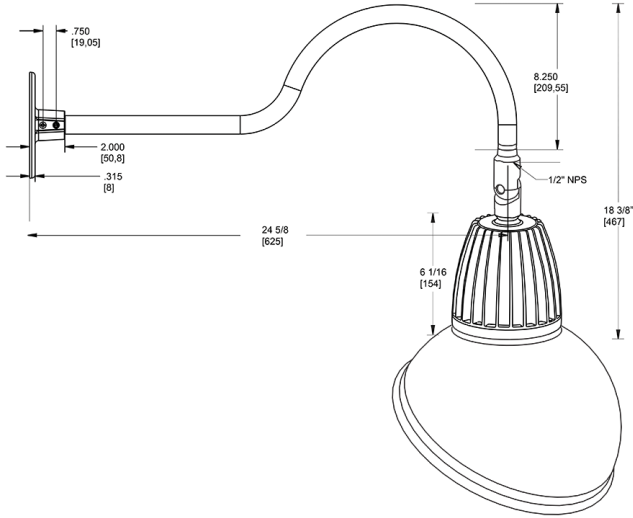

Dimensions

Features

- Adjustable 45° swivel joint
- Superior heat sink
- Die-cast aluminum housing
- 5-Year, No-Compromise Warranty

Ordering Matrix

Family	Wattage	Color Temp	Reflector	Shade	ShadeSize	Finish
GN1LED	13	N		AD	11	B
	13 = 13W 26 = 26W	Y = 3000K Warm N = 4000K Neutral	Blank = Flood R = Rectangular S = Spot	AD = Angled Dome	11 = 11" Blank = 15"	B = Black W = White A = Bronze S = Silver G = Hunter Green YL = Yellow LB = Light Blue BL = Royal Blue BWN = Brown I = Ivory R = Red