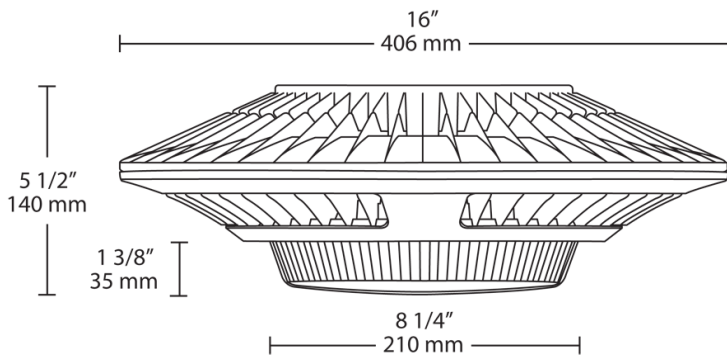

Power Factor:

99.9% at 120V, 96.4% at 277V

Dimensions

Features

- Low-profile design Ideal for Parking Garages
- 78W Replaces 250W MH Luminaires
- 100,000-hour LED lifespan based on IES LM-80 results and TM-21 calculations
- Up to 25% Reduction in Fixture Count
- Lock screw provided for pendant mount