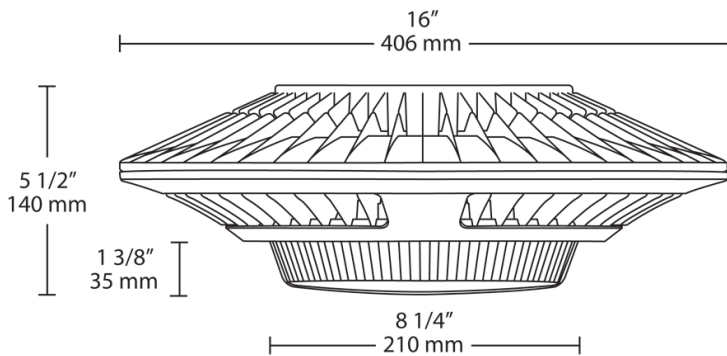

Optical

BUG Rating:

B3 U3 G2

Dimensions

Features

- Low-profile design Ideal for Parking Garages
- 78W Replaces 250W MH Luminaires
- 100,000-hour LED lifespan based on IES LM-80 results and TM-21 calculations
- Up to 25% Reduction in Fixture Count
- Lock screw provided for pendant mount