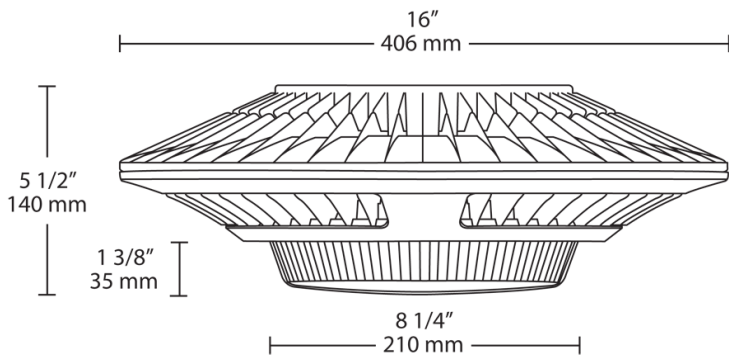

Power Factor:

99.9% at 120V, 96.4% at 277V

Dimensions

Features

- Low-profile design Ideal for Parking Garages
- 78W Replaces 250W MH Luminaires
- 100,000-hour LED lifespan based on IES LM-80 results and TM-21 calculations
- Up to 25% Reduction in Fixture Count
- Lock screw provided for pendant mount