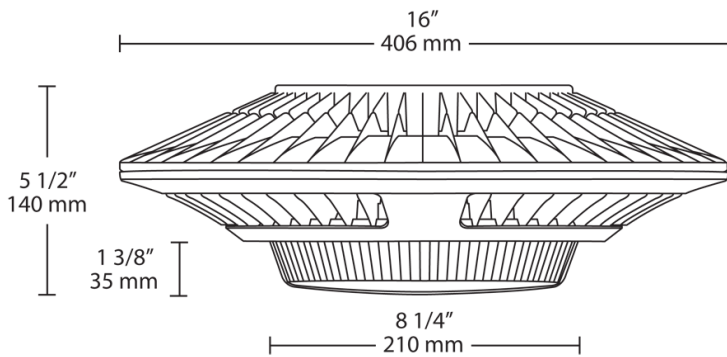

Power Factor:

99.9% at 120V, 96.5% at 277V

Dimensions

Features

- Low-profile design Ideal for Parking Garages
- 78W Replaces 250W MH Luminaires
- 100,000-hour LED lifespan based on IES LM-80 results and TM-21 calculations
- Up to 25% Reduction in Fixture Count
- Lock screw provided for pendant mount