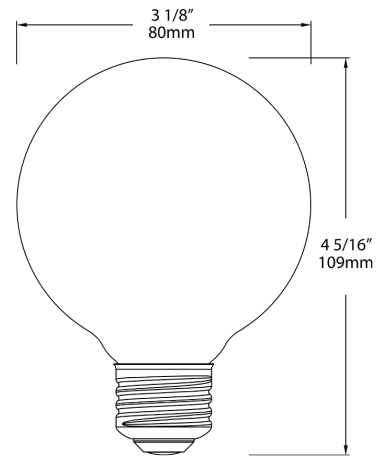

Technical Specifications (continued)

T20 Compliant:

Yes, Title 20 Tier 2

RoHS:

Mercury and UV free. RoHS-compliant components.

FCC:

Complies with Part 15B of the FCC Rules

Model Number for Certification:

G25-5-E26-927-F-F

Minimum Compartment Size

Length x Width x Height [in]	Lamp Quantity
10	1

Case and Pallet Dimensions

	QTY	LENGTH (in)	WIDTH (in)	HEIGHT (in)
CASE	6	0	0	0
PALLET	528	0	0	0

Dimension

Features

- Replacement for conventional decorative lamps
- Filament LED construction gives a unique traditional look and feel for decorative and ambient applications
- Produces rich and vibrant colors, >90CRI
- Rated for use in enclosed and open fixtures in wet locations
- Longer lifespan compared to legacy equivalents minimizes replacement and maintenance costs
- Title 20 Compliant, ENERGY STAR Compliant, UL Listed
- Smooth uniform dimming down to 10% (check dimmer compatibility list)