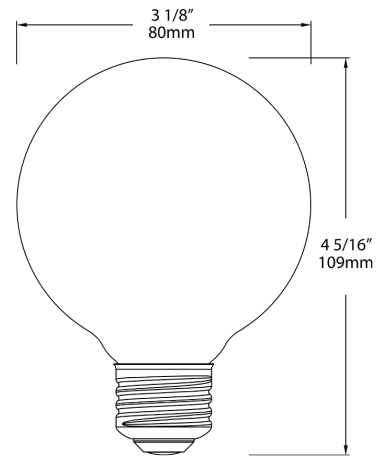

Technical Specifications (continued)

T20 Compliant:

Yes, Title 20 Tier 2

RoHS:

Mercury and UV free. RoHS-compliant components.

FCC:

Complies with Part 15B of the FCC Rules

Model Number for Certification:

G25-5-E26-927-F-C

Minimum Compartment Size

Length x Width x Height [in]	Lamp Quantity
10	1

Case and Pallet Dimensions

	QTY	LENGTH (in)	WIDTH (in)	HEIGHT (in)
CASE	6	0	0	0
PALLET	528	0	0	0

Dimension

Features

- Replacement for conventional decorative lamps
- Filament LED construction gives a unique traditional look and feel for decorative and ambient applications
- Produces rich and vibrant colors, >90CRI
- Rated for use in enclosed and open fixtures in wet locations
- Longer lifespan compared to legacy equivalents minimizes replacement and maintenance costs
- Title 20 Compliant, ENERGY STAR Compliant, UL Listed
- Smooth uniform dimming down to 10% (check dimmer compatibility list)