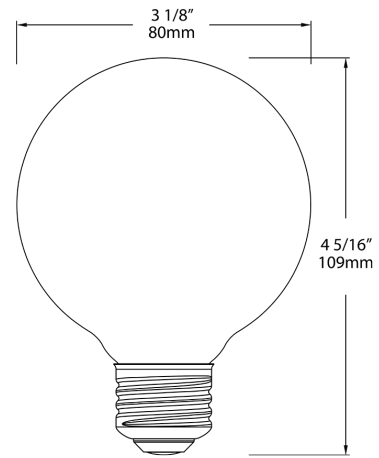

Technical Specifications (continued)

T20 Compliant:

Yes, Title 20 Tier 2

RoHS:

Mercury and UV free. RoHS-compliant components.

FCC:

Complies with Part 15B of the FCC Rules

Model Number for Certification:

G25-3-E26-930-F-C

Minimum Compartment Size

Length x Width x Height [in]	Lamp Quantity
10	1

Case and Pallet Dimensions

	QTY	LENGTH (in)	WIDTH (in)	HEIGHT (in)
CASE	6	0	0	0
PALLET	528	0	0	0

Dimension

Features

- Replacement for conventional decorative lamps
- Filament LED construction gives a unique traditional look and feel for decorative and ambient applications
- Produces rich and vibrant colors, >90CRI
- Rated for use in enclosed and open fixtures in wet locations
- Longer lifespan compared to legacy equivalents minimizes replacement and maintenance costs
- Title 20 Compliant, ENERGY STAR Compliant, UL Listed
- Smooth uniform dimming down to 10% (check dimmer compatibility list)