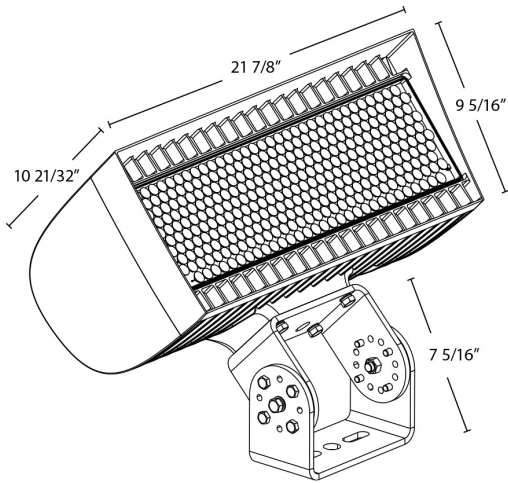

Dimensions

Features

- 100,000-hour life based on LM-80 results and TM-21 calculations
- IP66 Rating protects against dust & water ingress
- 10-Year, No-Compromise Warranty

Ordering Matrix

Family	Housing Size	Color Temp	NEMA Type	Mounting	Finish	Driver	RGB Color Tuning
FXLED	L		B55	T			/RGB
	L = 340W	Blank = 2200-4000K Tunable White	Blank = 7H x 6V B33 = 3H x 3V B55 = 5H x 5V	SF = Slipfitter T = Trunnion	Blank = Bronze	Blank = 120-277V	/RGB = 16+ million RGB colors