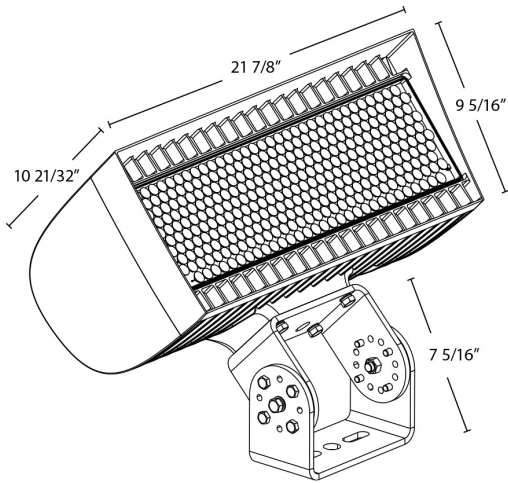

Dimensions

Features

- 100,000-hour life based on LM-80 results and TM-21 calculations
- IP66 Rating protects against dust & water ingress
- 10-Year, No-Compromise Warranty

Ordering Matrix

Family	Housing Size	Color Temp	NEMA Type	Mounting	Finish	Driver	RGB Color Tuning
FXLED	L		B33	T			/RGB
	L = 340W	Blank = 2200-4000K Tunable White	Blank = 7H x 6V B33 = 3H x 3V B55 = 5H x 5V	SF = Slipfitter T = Trunnion	Blank = Bronze	Blank = 120-277V	/RGB = 16+ million RGB colors