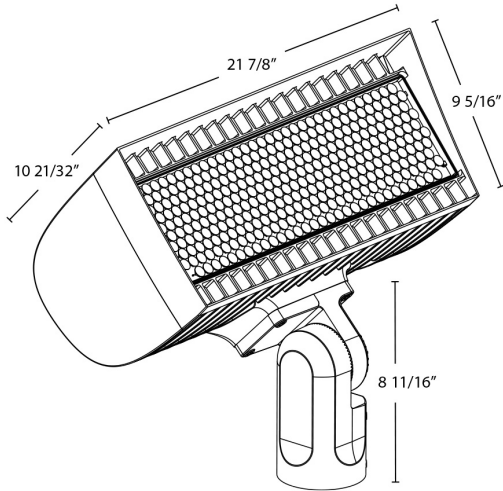

Dimensions

Features

- 100,000-hour life based on LM-80 results and TM-21 calculations
- IP66 Rating protects against dust & water ingress
- 10-Year, No-Compromise Warranty

Ordering Matrix

Family	Housing Size	Color Temp	NEMA Type	Mounting	Finish	Driver	RGB Color Tuning
FXLED	L		B33	SF			/RGB
	L = 340W	Blank = 2200-4000K Tunable White	Blank = 7H x 6V B33 = 3H x 3V B55 = 5H x 5V	SF = Slipfitter T = Trunion	Blank = Bronze	Blank = 120-277V	/RGB = 16+ million RGB colors