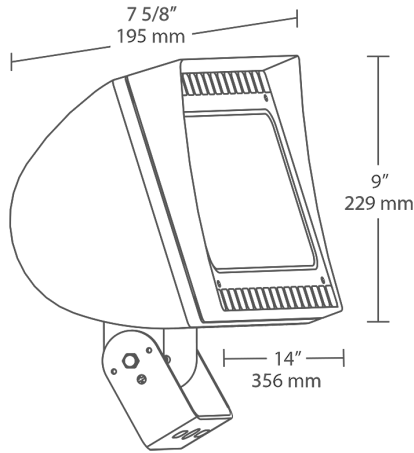

Dimensions

Features

- 66% energy cost savings vs. HID
- NEMA Type - 6H x 6V
- "Air-Flow" technology heat dissipation
- 100,000-hour LED lifespan
- 5-Year, No-Compromise Fixture Warranty and 10-Year, No-Compromise Lightcloud Warranty

Ordering Matrix

Family	Wattage	Mounting	Color Temp	Finish	Driver	Options	Other Option
FXLED	125	T			/D10	/LC	
	78 = 78W 105 = 105W 125 = 125W 150 = 150W	SF = Slipfitter T = Trunnion	Blank = 5000K Cool N = 4000K Neutral Y = 3000K Warm	Blank = Bronze W = White	Blank = Standard /D10 = 0-10V Dimming /BL = Bi-Level /480 = 480V	Blank = No Option /LC = Lightcloud® Controller /PCT = 100-277V Twistlock /PCT4 = 480V Twistlock	Blank = Standard USA = BAA Compliant