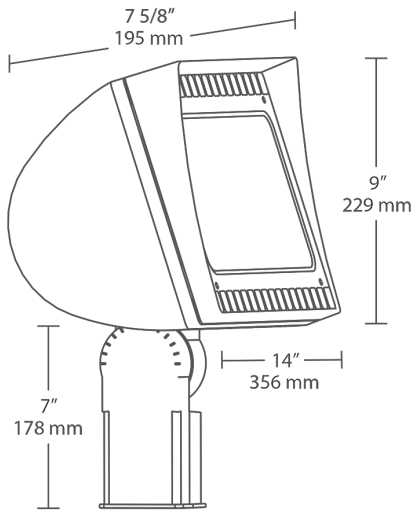

Dimensions

Features

- 66% energy cost savings vs. HID
- NEMA Type - 6H x 6V
- "Air-Flow" technology heat dissipation
- 100,000-hour LED lifespan
- 5-Year, No-Compromise Fixture Warranty and 10-Year, No-Compromise Lightcloud Warranty

Ordering Matrix

Family	Wattage	Mounting	Color Temp	Finish	Driver	Options	Other Option
FXLED	125	SF	Y		/D10	/LC	
	78 = 78W 105 = 105W 125 = 125W 150 = 150W	SF = Slipfitter T = Trunnion	Blank = 5000K Cool N = 4000K Neutral Y = 3000K Warm	Blank = Bronze W = White	Blank = Standard /D10 = 0-10V Dimming /BL = Bi-Level /480 = 480V	Blank = No Option /LC = Lightcloud® Controller /PCT = 100-277V Twistlock /PCT4 = 480V Twistlock	Blank = Standard USA = BAA Compliant