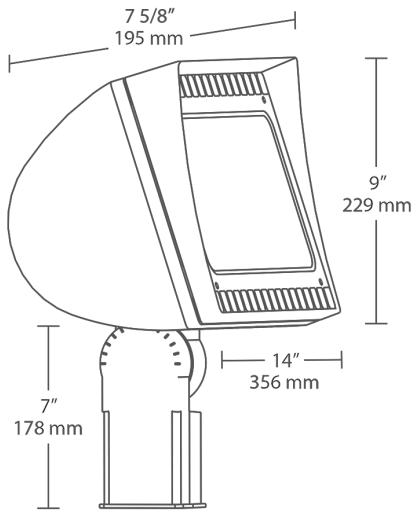

Dimensions

Features

- 66% energy cost savings vs. HID
- NEMA Type - 6H x 6V
- "Air-Flow" technology heat dissipation
- 100,000-hour LED lifespan
- 5-Year, No-Compromise Fixture Warranty and 10-Year, No-Compromise Lightcloud Warranty

Ordering Matrix

Family	Wattage	Mounting	Color Temp	Finish	Driver	Options	Other Option
FXLED	105	SF	N		/D10	/LC	
	78 = 78W 105 = 105W 125 = 125W 150 = 150W	SF = Slipfitter T = Trunnion	Blank = 5000K Cool N = 4000K Neutral Y = 3000K Warm	Blank = Bronze W = White	Blank = Standard /D10 = 0-10V Dimming /BL = Bi-Level /480 = 480V	Blank = No Option /LC = Lightcloud® Controller /PCT = 100-277V Twistlock /PCT4 = 480V Twistlock	Blank = Standard USA = BAA Compliant