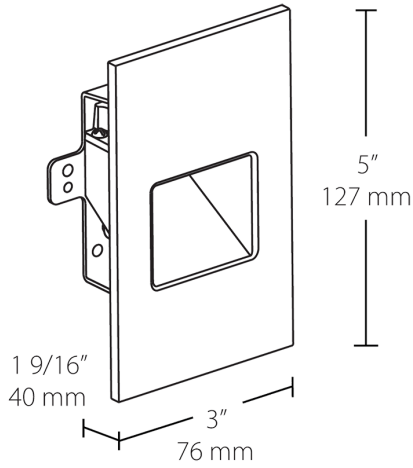

**Electrical**

**THD:**

27.6% at 277V

**Power Factor:**

96.4% at 277V

**Dimensions**

**Features**

- Easy installation into a recessed 2" x 4" job
- Deep regress of light source eliminates glare
- Concealed hardware for a clean, sophisticated look
- Suitable for both indoor and outdoor use
- 5-Year, No-Compromise Warranty