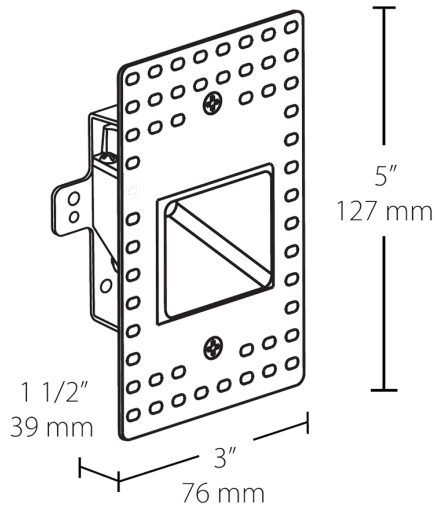

**Electrical**

**THD:**

27.6% at 277V

**Power Factor:**

96.4% at 277V

**Dimensions**

**Features**

- Easy installation into a recessed 2" x 4" job
- Deep regress of light source eliminates glare
- Concealed hardware for a clean, sophisticated look
- Suitable for both indoor and outdoor use
- 5-Year, No-Compromise Warranty