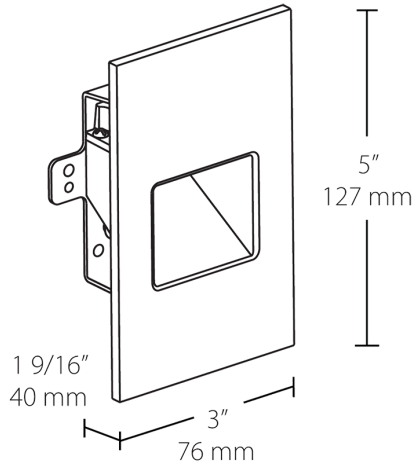

Electrical

THD:

27.6% at 277V

Power Factor:

96.4% at 277V

Dimensions

Features

- Easy installation into a recessed 2" x 4" job
- Deep regress of light source eliminates glare
- Concealed hardware for a clean, sophisticated look
- Suitable for both indoor and outdoor use
- 5-Year, No-Compromise Warranty