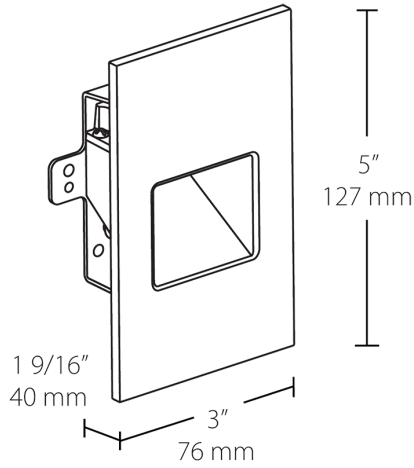

Electrical

THD:

31.4% at 120V

Power Factor:

93.2% at 120V

Dimensions

Features

- Easy installation into a recessed 2" x 4" job
- Deep regress of light source eliminates glare
- Concealed hardware for a clean, sophisticated look
- Suitable for both indoor and outdoor use
- 5-Year, No-Compromise Warranty