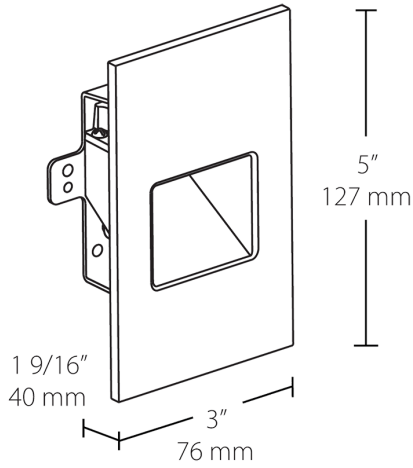

**Electrical**

**THD:**

31.4% at 120V

**Power Factor:**

93.2% at 120V

**Dimensions**

**Features**

- Easy installation into a recessed 2" x 4" job
- Deep regress of light source eliminates glare
- Concealed hardware for a clean, sophisticated look
- Suitable for both indoor and outdoor use
- 5-Year, No-Compromise Warranty