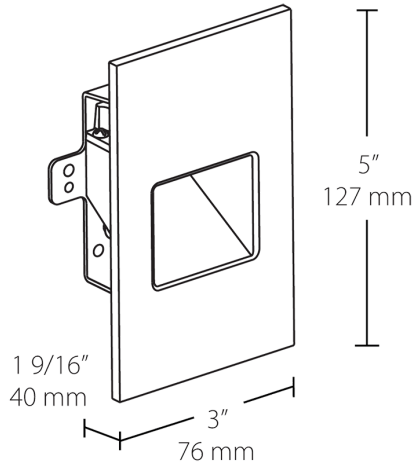

**Electrical**

**THD:**

31.4% at 120V

**Power Factor:**

93.2% at 120V

**Dimensions**

**Features**

- Easy installation into a recessed 2" x 4" job
- Deep regress of light source eliminates glare
- Concealed hardware for a clean, sophisticated look
- Suitable for both indoor and outdoor use
- 5-Year, No-Compromise Warranty