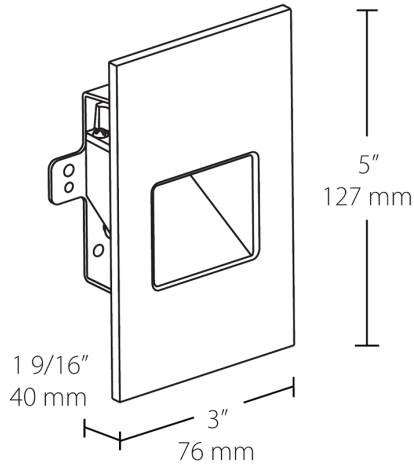

Electrical

THD:

31.3% at 120V

Power Factor:

95.1% at 120V

Dimensions

Features

- Easy installation into a recessed 2" x 4" job
- Deep regress of light source eliminates glare
- Concealed hardware for a clean, sophisticated look
- Suitable for both indoor and outdoor use
- 5-Year, No-Compromise Warranty